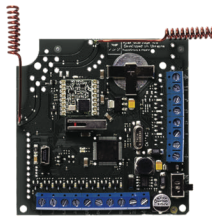

Integration Modules

ocBridge

Module for Ajax devices integration with third-party wired and hybrid security systems

uartBridge

Module for Ajax devices integration with third-party wireless security and smart home systems

Power Supply Units

12V PSU for Hub/Hub Plus/ReX

12 V Power Supply Unit for Hub/Hub Plus/ReX

12V PSU for Hub 2

12 V Power Supply Unit for Hub 2

6V PSU for Hub 2/Hub 2 Plus

6 V Power Supply Unit for Hub 2/Hub 2 Plus